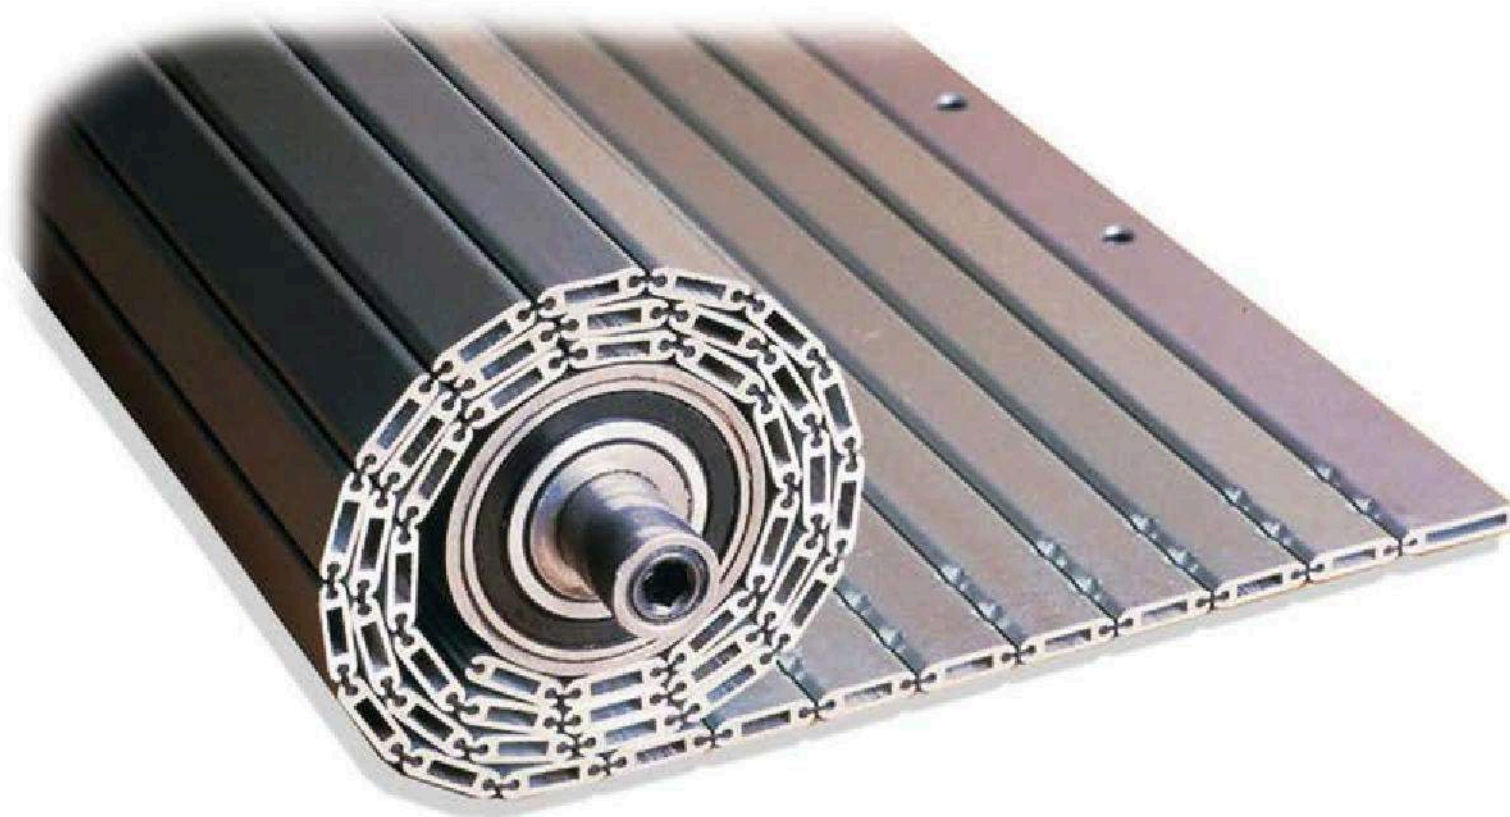

MONOBLOCS (coffre PVC à monter sur chassis)

Type : BP44R avec motorisation RT

CODE : MOBBP44RMBPRT

L	900	1000	1100	1200	1300	1400	1500	1600	1700	1800	1900	2000	2100	2200	2300	2400	2500	2600	2700	2800	2900	3000	
H																							
900	365	373	380	386	395	403	410	417	428	436	443	451	458	467	475	483	493	501	510	519	533	548	
1000	370	379	388	394	403	413	422	427	438	448	455	464	472	479	487	495	503	517	523	533	551	560	
1100	377	388	393	400	411	418	428	438	446	453	463	473	479	493	498	509	515	526	533	543	558	571	
1200	380	390	402	408	419	428	438	443	458	468	474	483	493	500	510	518	530	541	549	559	573	585	
1300	386	399	406	416	425	437	443	453	464	473	483	493	503	513	522	530	540	553	563	572	583	599	
1400	390	404	412	421	434	443	449	460	473	483	493	502	512	523	533	543	553	563	576	587	598	613	
1500	397	409	419	428	439	448	459	468	480	493	500	511	525	534	545	555	566	576	603	614	644	658	
1600	401	414	423	434	443	455	467	476	490	500	510	522	533	544	555	566	589	604	614	626	660	675	
1700	407	419	429	441	451	465	476	485	498	509	521	534	544	555	566	590	604	618	628	643	669	743	
1800	411	424	436	446	458	470	482	493	505	520	533	542	554	565	590	602	613	629	641	653	728	752	
1900	420	436	446	458	470	480	494	505	522	534	548	559	573	628	639	654	665	683	694	709	738	763	
2000	425	442	454	466	479	489	500	516	531	543	556	603	618	633	645	659	672	692	701	715	743	783	
2100	432	449	459	470	483	498	510	523	538	552	564	622	632	648	663	673	688	706	719	733	763	793	
2200	449	465	479	493	507	512	534	548	562	578	618	633	648	663	673	688	703	720	733	748	778	823	
2300	456	473	484	497	513	524	539	553	570	613	628	643	657	671	683	698	713	733	743	758	803	839	
2400	461	477	491	503	519	533	548	561	610	623	638	654	668	683	698	713	728	743	763	776	822	848	
2500	465	480	499	510	524	539	556	598	616	626	647	660	672	690	702	719	734	752	572	783	828	864	
2600	471	488	503	518	533	548	561	603	626	642	658	673	688	703	713	733	746	767	783	798	844	873	
2700	474	492	508	521	538	552	590	608	633	644	664	682	693	710	723	740	758	774	788	808	854	884	
2800	480	495	515	528	543	565	598	621	640	649	670	688	699	719	734	743	763	784	809	822	865		
2900	486	499	520	533	548	591	608	626	645	655	679	698	712	734	748	758	780	805	819	833			
3000	514	530	542	549	556	620	643	664	685	700	725	734	750	766	795	809	809						

TRADITIONNELS

LAQUAGES + 12 %